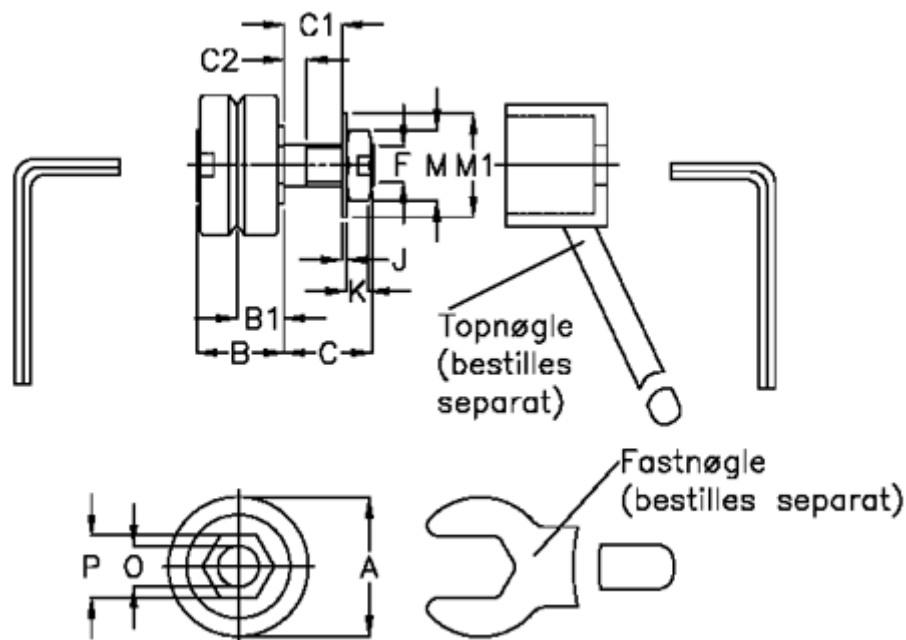

Article number: 0591320313

Description: Hepco SL2 stainless bearing SS LJ 13C-NS

Measures

a = 12.7

B = 10.1

B1 = 5.46

C = 9.5

C1 = 6

C2 = 1.0

F = M4 x 0,5

J = 0.80

K = 2

M = 7

M1 = 9

O = 4

P = 7.0

Weight kg/1000 = 8